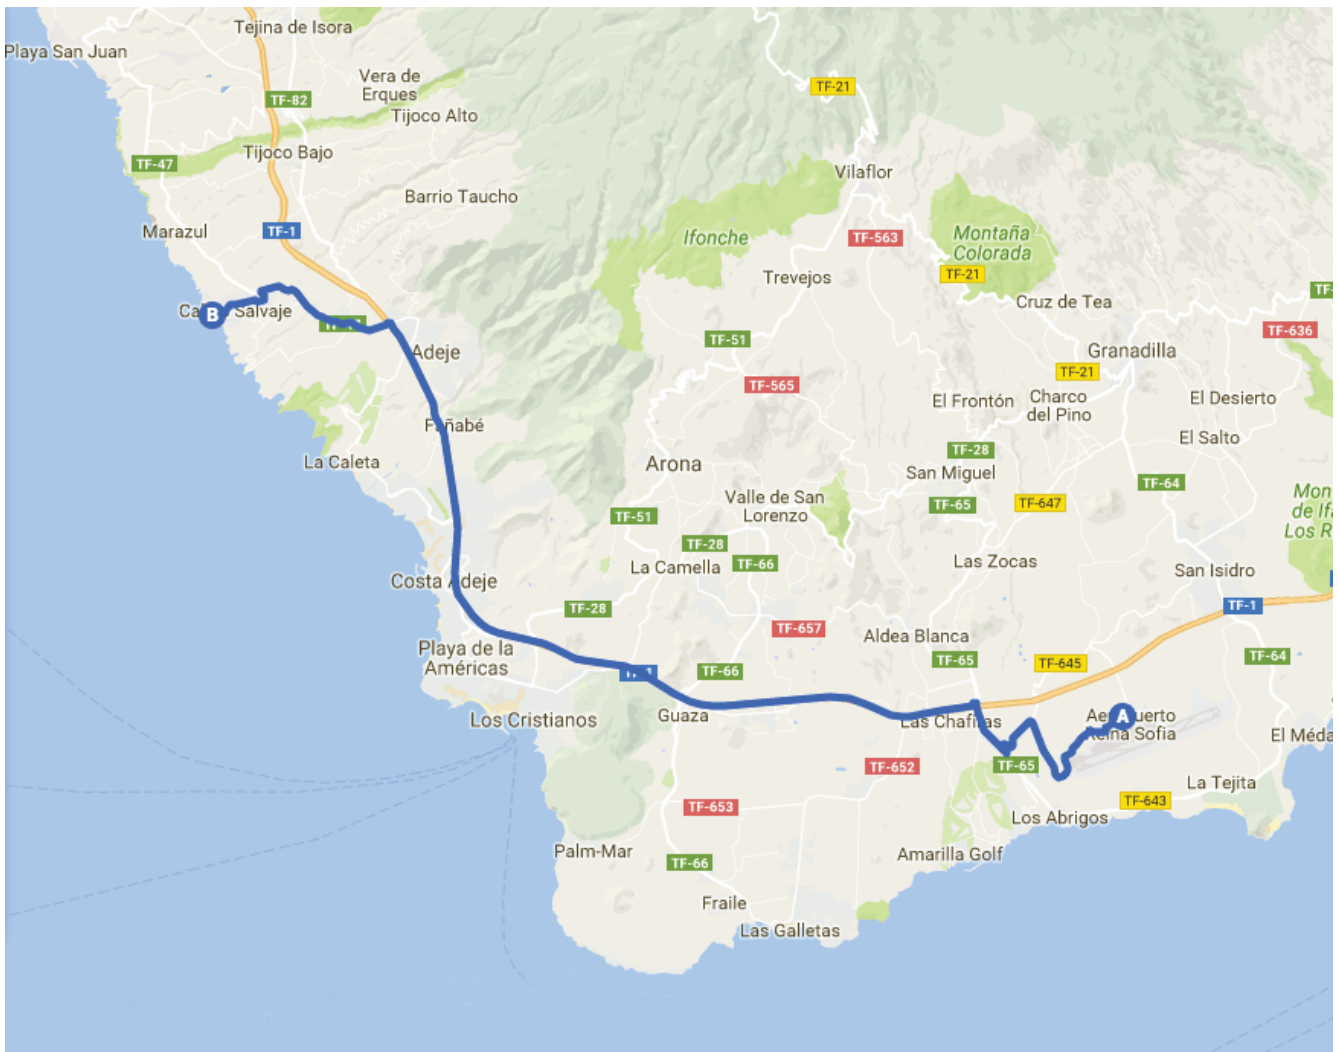

## Directions to Pearly Grey from Tenerife South Airport

From the airport, take the motorway Autopista del Sur (TF-1) in the direction of Playa Las Americas. Continue along TF-1 until you see the turn off for Playa Paraíso (TF-47), exit the motorway here and follow the signs for Playa Paraíso.

Keep going, through Armeñime, you will then go past Tenerife Pearl on the right hand side.

Go straight over the first roundabout (signposted for Playa Paraíso).

Then turn left at the second roundabout, signposted for Callao Salvaje.

Continue down this road until you reach the end, (the sea will be in front of you) and then turn right. Pearly Grey is on the left hand side.

Or you can input our GPS coordinates into your car's SatNav or your mobile device

28.129352, -16.784387

Resort Address:

Calle La Lava 4, Callao Salvaje, Adeje 38678,

Tenerife, Canary Islands. Spain

Tel : (+34) 922 743 903